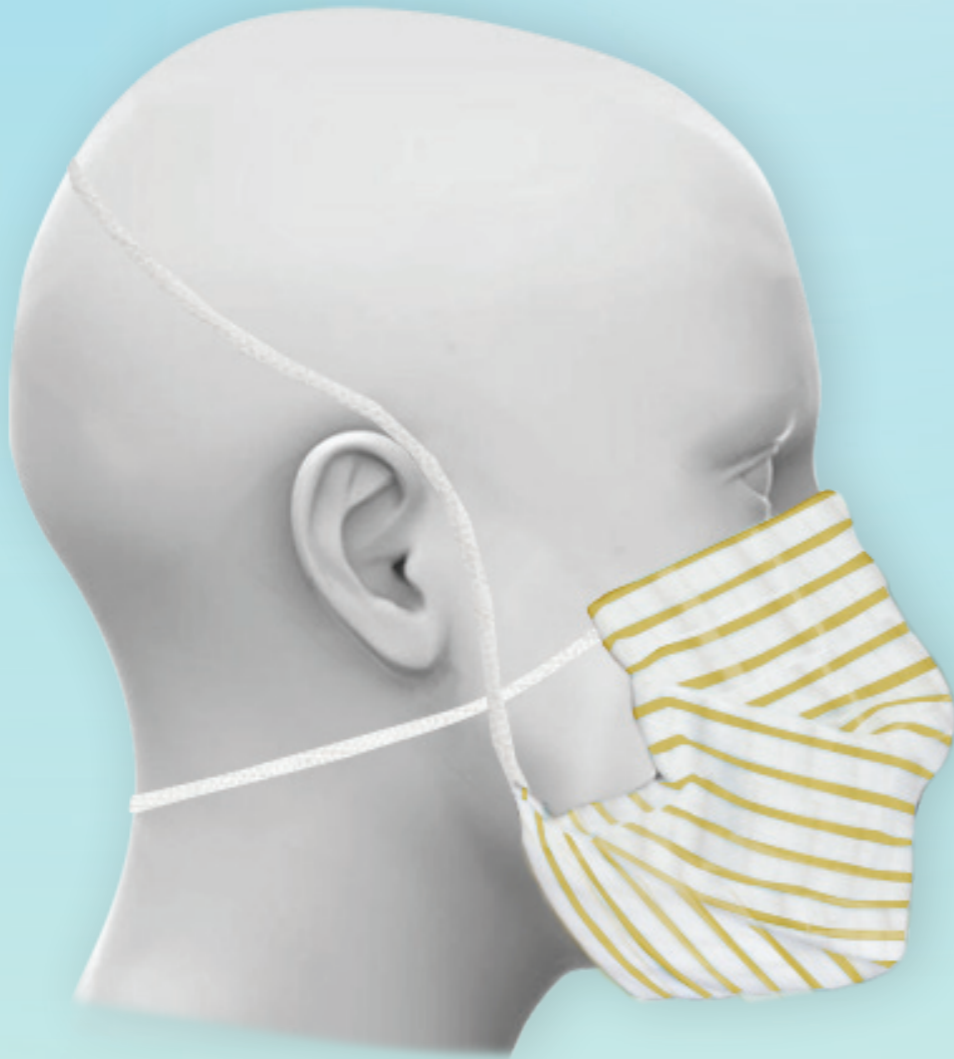

3-PLY

Cotton Mask

100% cotton poplin 120's

Comfortable fit

Washable

Reusable

Non-medical

Patterns

(Blank only)

Blue vertical stripe

White/Yellow dot

Tosca/White dot

Yellow horizontal stripe

Blue/White dot

Navy vertical stripe

\$10.25 (C)

- Fashionable patterns
- Packaged 2 in a pack
- 24 pack minimum

Solids

(With imprint)

Black

Red

Cream

1,000	5,000	10,000	20,000	50,000	100,000	Code
6.67	6.11	5.84	5.42	4.87	3.88	6C

- One color imprint
- Includes all set up charges
- Product available early July